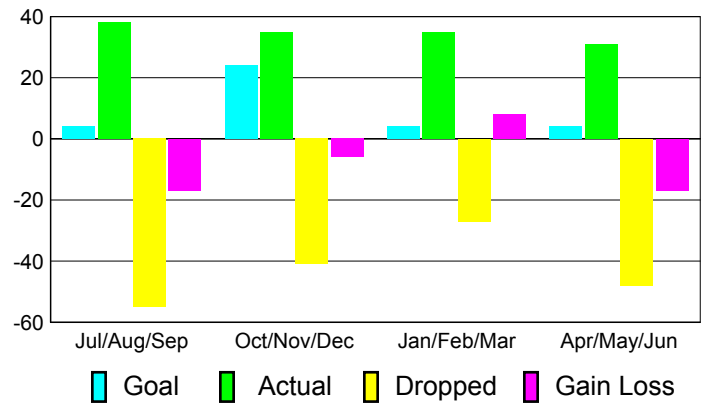

### Club Results 2010-2011

Goal, New, Dropped, Gain/Loss

## MEMBERSHIP

**Membership Results  
2010-2011**

**Membership  
2009-2010**

Month	Net Memb Goal	Actual New Memb	Actual Dropped Memb	Gain/Loss of Memb	Gain/Loss of Memb
Jul/Aug/Sep	4	38	-55	-17	-3
Oct/Nov/Dec	24	35	-41	-6	-1
Jan/Feb/Mar	4	35	-27	8	22
Apr/May/Jun	4	31	-48	-17	24
<b>Totals</b>	<b>36</b>	<b>139</b>	<b>-171</b>	<b>-32</b>	<b>42</b>

### Membership Results 2010-2011

Goal, New, Dropped, Gain/Loss

### Comparison of Club Gain/Loss

Current Year Compared to the Previous Year